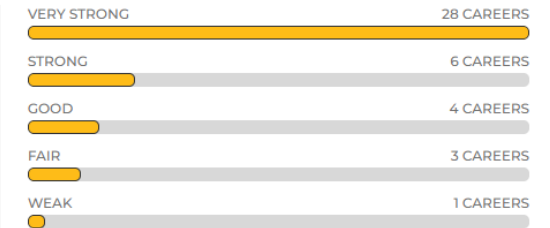

Handshake Resources: PathwayU

Using Career Matches

Based on your assessment results, PathwayU calculates your fit to nearly 1,000 career paths. That's quite a few!

It can be helpful to start by looking at the themes among your matches using the Careers by Subject Area view.

Subject areas listed toward the top show where you have a high concentration of strong matches. Subject areas listed toward the bottom tend to be a weaker fit for you. Click into each subject to view the specific career paths in each area.

If you would like to view your matches across all subjects, use the View Options dropdown to change your view.

Career Matches by Subject

☒ VIEW BY SUBJECT AREA

☐ VIEW ALL CAREERS

SUBJECT AREA Human Services

This subject area includes opportunities related to consumer services; counseling and mental health services; early childhood development and services; family and community services; and personal care services. Examples of careers within this subject area include clinical psychologists, rehabilitation counselors, childcare workers, fitness trainers, and personal care aides.

[VIEW CAREERS →](#)